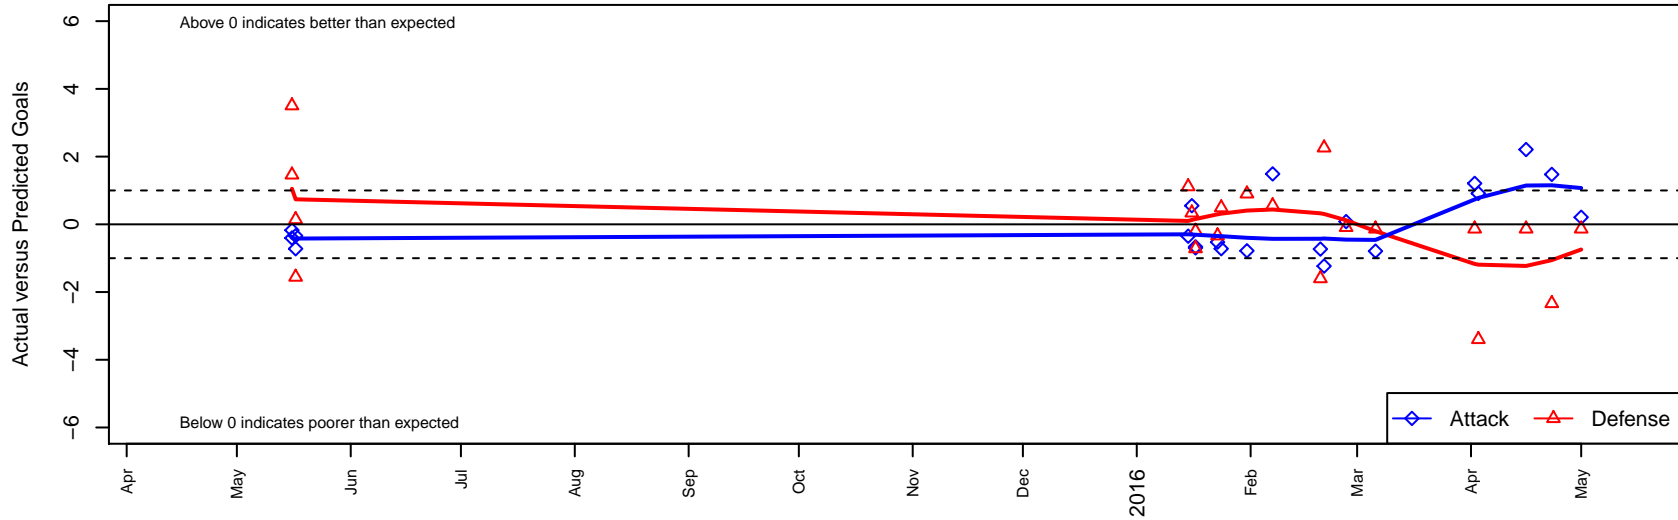

# ETFC Storm G98

Eugene Timbers FC  
 Eugene, OR  
 G98 total strength=1355  
 attack=9.99 defense=4.68  
 fall league = PTT G98 Div 1

alt names used:  
 ETFC Storm  
 ETFC 98 Storm  
 EUGENE TIMBERS FC ETFC 98 STORM (OR)  
 ETFC 98 Storm

Venues played:  
 2015 Showcase of Champions Premier U16  
 2015 Portland Winter Showcase U17  
 2015 PTT G98 Division 1  
 2015 OYS Presidents Cup G98

**ETFC Storm G98**  
 Dots are actual minus expected GF (blue circles) and GA (red triangles).  
 Blue line is smoothed change in attack strength. Red is smoothed change in defense strength.

**attack and defense variance (black dot)  
relative to other teams  
and top 10 in region**

**attack and defense rating  
relative to others at age  
and all opponents in last 13 months**

**Performance relative to 13 month average**