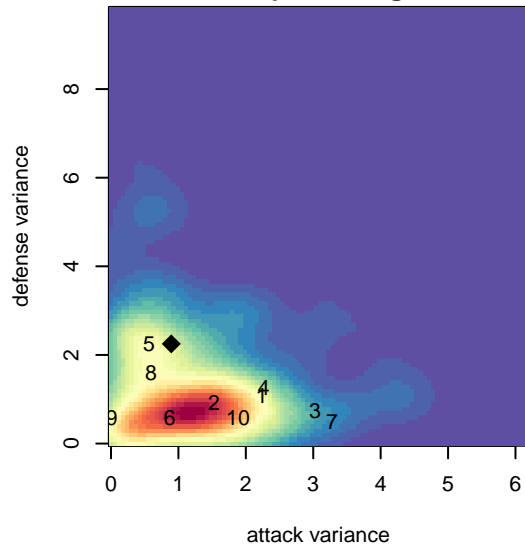

# ETFC Storm G98

Eugene Timbers FC  
 Eugene, OR  
 G98 total strength=1355  
 attack=9.99 defense=4.68  
 fall league = PTT G98 Div 1

alt names used:  
 ETFC Storm  
 ETFC 98 Storm  
 EUGENE TIMBERS FC ETFC 98 STORM (OR)  
 ETFC 98 Storm

Venues played:  
 2015 Showcase of Champions Premier U16  
 2015 Portland Winter Showcase U17  
 2015 PTT G98 Division 1  
 2015 OYS Presidents Cup G98

**ETFC Storm G98**  
 Dots are actual minus expected GF (blue circles) and GA (red triangles).  
 Blue line is smoothed change in attack strength. Red is smoothed change in defense strength.

**attack and defense variance (black dot)  
relative to other teams  
and top 10 in region**

**attack and defense rating  
relative to others at age  
and all opponents in last 13 months**

**Performance relative to 13 month average**