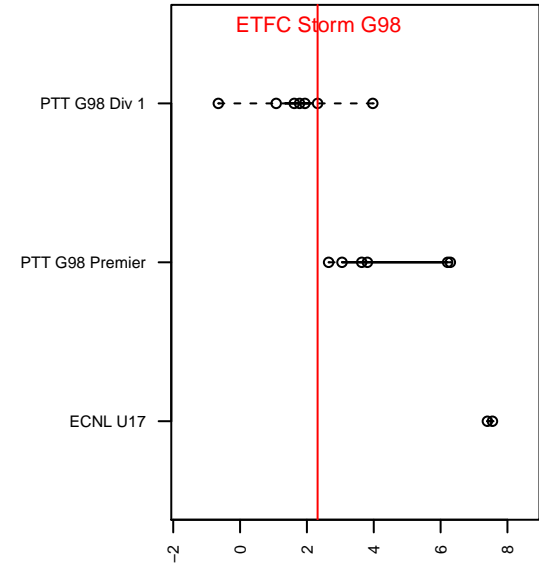

# ETFC Storm G98

Eugene Timbers FC  
 Eugene, OR  
 G98 total strength=1355  
 attack=9.99 defense=4.68  
 fall league = PTT G98 Div 1

alt names used:  
 ETFC Storm  
 ETFC 98 Storm  
 EUGENE TIMBERS FC ETFC 98 STORM (OR)  
 ETFC 98 Storm

Venues played:  
 2015 Showcase of Champions Premier U16  
 2015 Portland Winter Showcase U17  
 2015 PTT G98 Division 1  
 2015 OYS Presidents Cup G98

**ETFC Storm G98**  
 Dots are actual minus expected GF (blue circles) and GA (red triangles).  
 Blue line is smoothed change in attack strength. Red is smoothed change in defense strength.

**attack and defense variance (black dot)  
relative to other teams  
and top 10 in region**

**attack and defense rating  
relative to others at age  
and all opponents in last 13 months**

**Performance relative to 13 month average**